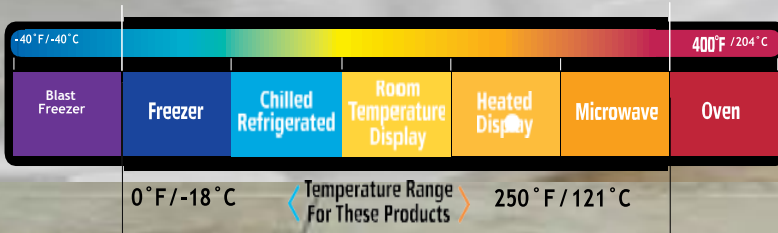

PP (0°F/18°C - 250°F/121°C)

These guidelines are supplied to assist you in determining the proper use of Pactiv products. They are based upon testing and published guidelines and are reliable in most applications. However, because every food supplier’s recipes, ingredients, processes and supply chain is unique, these guidelines are not a substitute for product testing. Confirmation of product acceptability under your specific conditions of use must be done by you.

Specifications

Item number	Description	Dimensions	PRICE	Case Pack
66080600	1-CMPT EARTH CHOICE 6x6 CONTAINER *400/CS	1 CMPT 6”X6”	$98.99	400/CS
66080801	1-CMPT EARTH CHOICE 8x8 CONTAINER *200/CS	1 CMPT 8”X8”	$77.94	200/CS
66080803	3-CMPT EARTH CHOICE 8x8 CONTAINER *200/CS	3 CMPT 8”X8”	$79.62	200/CS
66080901	1-CMPT EARTH CHOICE 9x9 CONTAINER *120/CS	1 CMPT 9”X9”	$66.06	120/CS
66080903	3-CMPT EARTH CHOICE 9x9 CONTAINER *120/CS	3 CMPT 9”X9”	$68.90	120/CS
66080961	1-CMPT EARTH CHOICE 9x6 CONTAINER *270/CS	1 CMPT 9”X6”	$74.51	270/CS
66080962	2-CMPT EARTH CHOICE 9x6 CONTAINER *270/CS	2 CMPT 9”X6”	$71.15	270/CS

**** PRICES ARE SUBJECT TO CHANGE

www.midwaypurnel.com
250-562-0588

Unit 1 1750 Quinn Street Prince George
midway@midwaypurnel.com

PACTIV
Foodservice / Food Packaging

7/12 Lit # 12-3531H
© PACTIV LLC 2012